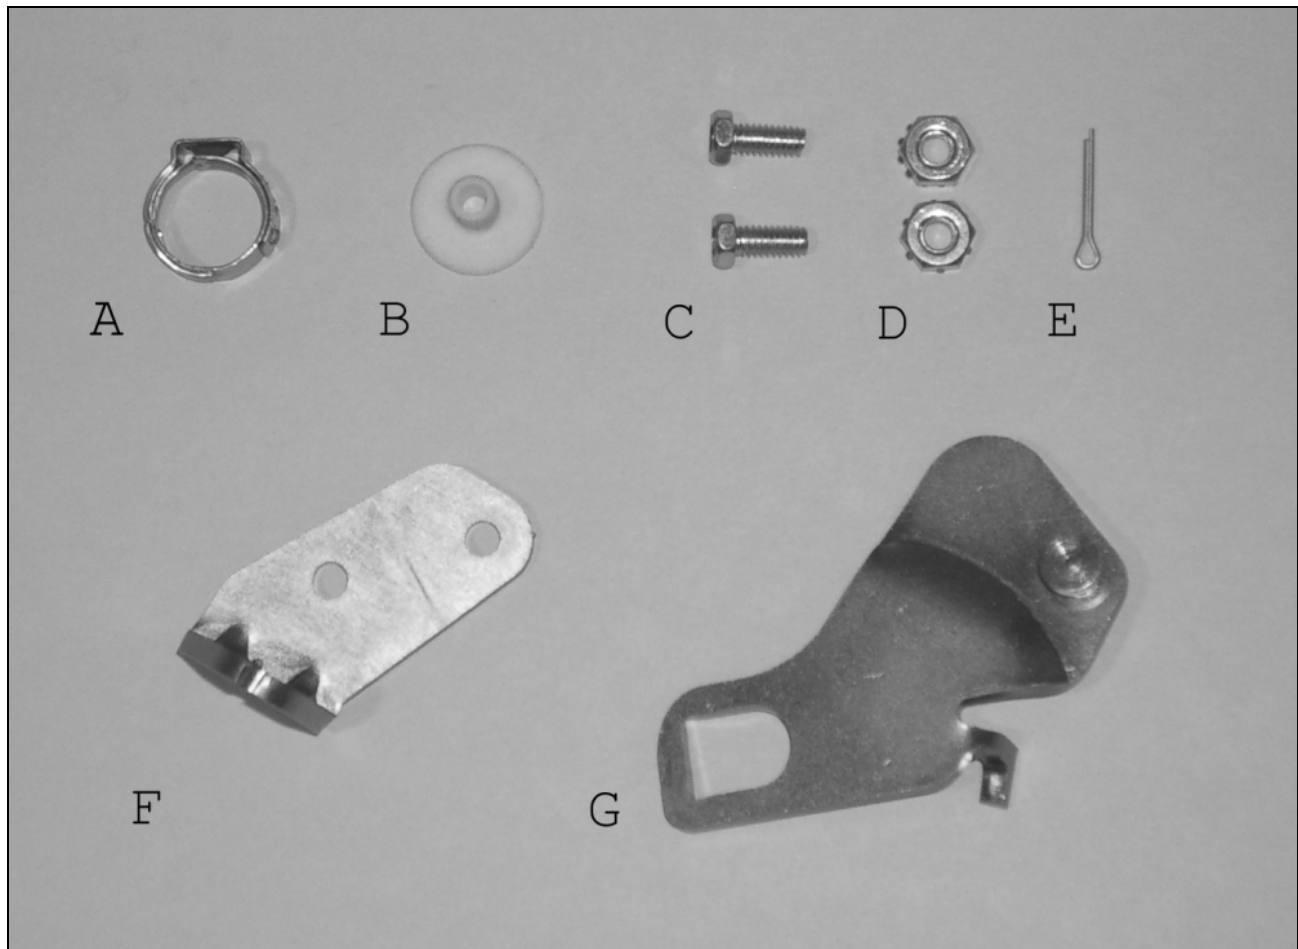

SERVICE PARTS

Kit Number RJ10200-00

CARBURETOR CONVERSION KIT

Item	Description/Qty	Part Number
A	Fuel Hose Clamp (silver)	SV10405-00
B	Collar	DL10601-00
C	Machine Screws, Hex Head (2)	SV10406-00
D	Locking Nuts (2)	SV10407-00
E	Cotter Pin	SV10408-00
F	Cruise Control Cable Bracket	DL10404-00
G	Cruise Control Wheel Pin Bracket	DL10405-00